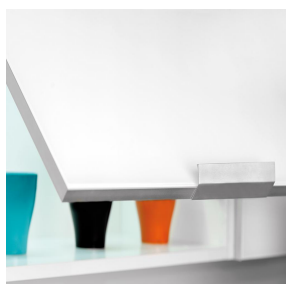

## Product Information

SKU	6920635
Materials	Aluminium
Finishings	Anthracite grey
Packaging	20 Ut.
A	62
L	62

The **Tulip2 adhesive handle for furniture** is made from **aluminium with an anodized matte finish**. It has a modern and contemporary design and can be installed both horizontally and vertically.

It is designed for all types of **drawer fronts and cabinet doors**. It is an ideal handle for **kitchen, bathroom, home and office furniture**.

Very easy and quick assembly as it does not require any kind of machining or screws. Each handle has a high-quality self-adhesive strip for fastening it to the edge on the front of the furniture.