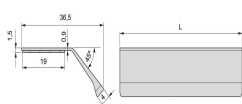

Tulip 2 Anthracite grey

6920635