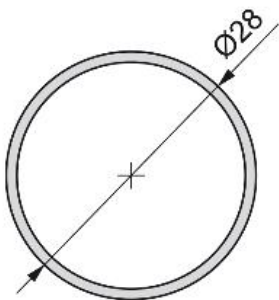

PRODUCT DATA SHEET

Hanging rail Ø28

Wardrobe interior wardrobe rails

SPECIFICATIONS

		Cod.	Finishing
2 m	20 m	7014262	Matt anodized
4 m	40 m	7014162	Matt anodized

DIAGRAM

ASSEMBLY

ESSENTIAL PRODUCTS

Support for hanging rail Ø28

	Cod.	Finishing
200	7919225	Silver painted