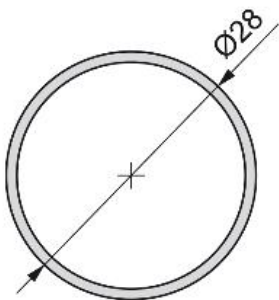

PRODUCT DATA SHEET

Hanging rail Ø28

Wardrobe interior wardrobe rails

SPECIFICATIONS

		Cod.	Finishing
2 m	20 m	7014262	Matt anodized
4 m	40 m	7014162	Matt anodized

DIAGRAM

ASSEMBLY

ESSENTIAL PRODUCTS

Support for hanging rail $\text{Ø}28$

	Cod.	Finishing
200	7919225	Silver painted