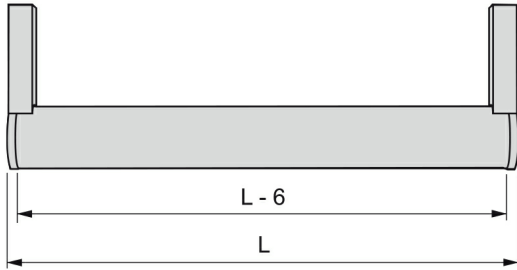

PRODUCT DATA SHEET

Hanging rail Ø28

Wardrobe interior wardrobe rails

SPECIFICATIONS

		Cod.	Finishing
2 m	20 m	7014262	Matt anodized
4 m	40 m	7014162	Matt anodized

DIAGRAM

ASSEMBLY

ESSENTIAL PRODUCTS

Support for hanging rail $\text{Ø}28$

	Cod.	Finishing
200	7919225	Silver painted