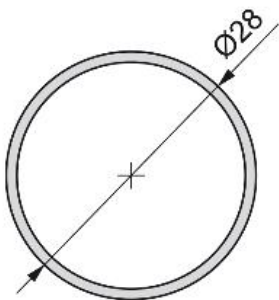

## Hanging rail Ø28

Wardrobe interior wardrobe rails

SPECIFICATIONS

		Cod.	Finishing
2 m	20 m	7014262	Matt anodized
4 m	40 m	7014162	Matt anodized

DIAGRAM