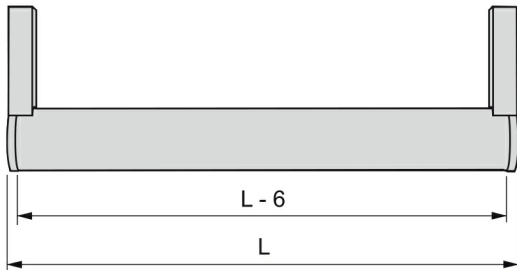

## Hanging rail Ø28

Wardrobe interior wardrobe rails

SPECIFICATIONS

		Cod.	Finishing
2 m	20 m	7014262	Matt anodized
4 m	40 m	7014162	Matt anodized

DIAGRAM

## ASSEMBLY