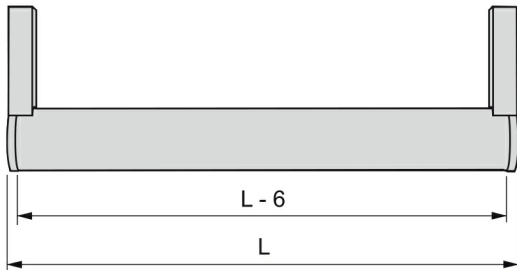

ASSEMBLY

ESSENTIAL PRODUCTS

Support for hanging rail Ø28

	Cod.	Finishing
200	7919225	Silver painted