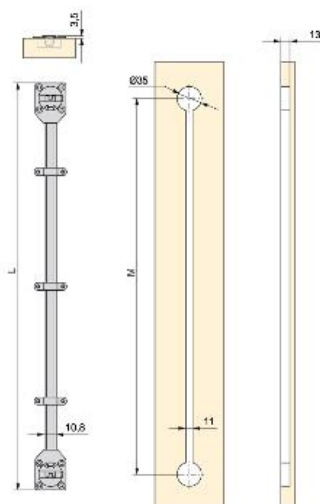

Product data sheet

Tight truss

Door truss

Specifications

L	M		Cod.	Finishing
1964	1920	25	4394321	Grey plastic
2284	2240	25	7912621	Grey plastic

Diagram

Documents and tools available to download

Assembly (PDF)