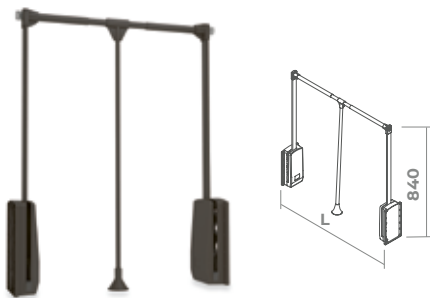

emuca   
where creation begins

**MOKA**  
wardrobe storage system

# COMPOSITIONS

Composizioni . Composiciones . Compositions . Composições

**Pull-out hanging rail**  
 Appendiabiti - Colgador abatible  
 Penderie rabattable - Varão basculante

L	Cod.	
450 - 600	<b>92837 13</b>	1
600 - 830	<b>92838 13</b>	1
830 - 1.150	<b>92839 13</b>	1