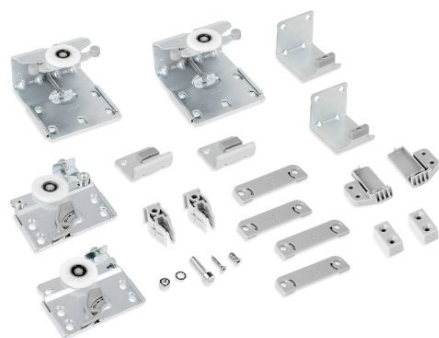

Adjustable Neco sliding set for top hang rail and lower invisible rail for sliding door, 2 doors, Steel

6052020

Product Information

SKU	6052020
Materials	Steel
Finishings	Transparent / not defined
Packaging	1 Ut
A	23
B	40
Description	2 doors
Door	1 interior + 1 exterior

The set of Neco ADJUSTABLE trolleys for upper hanging rail and lower concealed rail for sliding doors. It consists of all the elements necessary for the installation of 1 interior door and 1 exterior door in cabinets with panels of a maximum of 23 mm thick and with a capacity maximum load of 50 kg of weight per panel. This set is provided with a soft closure system for better movement and smooth braking. The components of this are made of steel which gives it greater resistance. The Neco trolley set packaging has a single package with all the elements ready to install.

Documentation

[Go to web product](#)

[Sketch \(PDF\)](#)

[Assembly instructions \(PDF\)](#)

Essential Products

Lower track for sliding
door, 2,35 m, Grey plastic,
Plastic