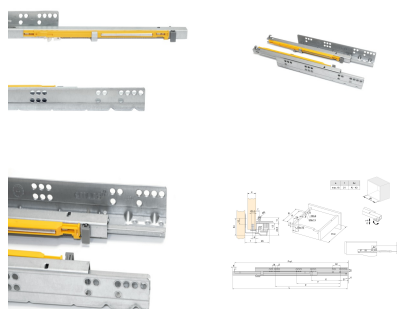

**Brave 3/4 extension runners with soft close,
300, Zinc plated, Steel**

3125105