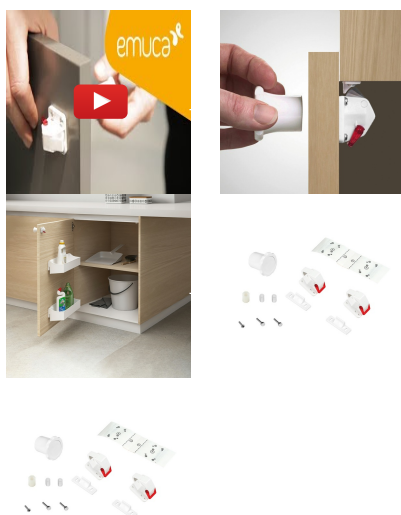

Revalock magnetic safety lock for furniture, Plastic

8932920

Product features

- Safety magnetic lock for doors and drawers.
- Ideal for maintaining child safety, as it prevents children from being able to open furniture.
- Very useful for installing in caravans and boats, among other places, as it ensures locking.
- Its functioning is very simple, thanks to the imán (magnet key) that deactivates the lock and makes it open.
- Not every magnet works as it needs to be calibrated for this purpose in order to have the necessary force to open it.
- Once mounted it is not visible from the exterior.
- Valid for thicknesses of 13 mm up to 40 mm.
- Supplied in a blister pack with 2 locks, 1 key and everything necessary for its assembly.
- Produced in plastic with a white finish.

Product Information

SKU	8932920
Materials	Plastic
Finishings	Transparent / not defined
Packaging	6 Ut

Magnetic safety lock designed for doors and drawers on all types of furniture. Its installation and functioning is very simple, a **magnet** (key) deactivates the lock and makes it open.

Ideal for maintaining child safety, as it prevents children for being able to open furniture. Very useful for installing in caravans and boats, among other places, as it ensures locking.

Once assembled it is not visible from the outside and it **can be used on thicknesses of 13 mm to 40 mm. Ideal for maintaining child safety**, as it prevents children for being able to open furniture. Very useful for installing in caravans and boats, among other places, as it ensures locking.