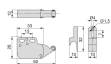

Fast Latch lock for furniture, White plastic, Steel and Plastic

9007515

Product features

- Roller latch for furniture.
- Provides a magnetic catch that joins the door to the furniture.
- It has a door ejection system for automatic opening.
- It has rubber rollers that keep the door closed securely.
- Assembly via screwing to board.
- Made from steel and plastic with a white finish.

Product Information

SKU	9007515
Materials	Steel, Plastic
Finishings	White plastic
Packaging	50 Ut

The **Fast Latch pressure lock** for furniture provides a magnetic catch that joins the door to the furniture. It has a rubber roller that keeps the door closed securely.

It stands out for its door ejection system for automatic opening. Assembly is carried out via screwing to the board with an installation distance of 16 mm.

Components

1 latch

Documentation

Go to web product