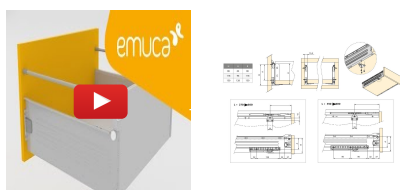

**Activator for Ultrabox Soft Close slide, White plastic, Plastic**

4005715

**Product Information**

SKU	4005715
Materials	Plastic
Finishings	White plastic
Packaging	200 Ut

The Ultrabox Soft Close Drawer Actuator is a small piece that sits on the bottom of the drawer. It has two teeth on each side and a flange on the other and is fixed by means of two screws. Its main function is, together with the slides, to make the Ultrabox drawer close smoothly, so if this feature is desired it is necessary to have an actuator. It is made of white plastic, a material resistant to continuous use, and it is also recommended to place it on both sides of the drawer for better operation.