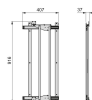

**Slides for a lateral pull-out mirror, Silver painted, Steel**

7010625

**Product Information**

SKU	7010625
Materials	Steel
Finishings	Silver painted
Packaging	1 Ut

The removable mirror guides are a system for the installation of a mirror in a safe way and that it has the capacity of mobility after it is placed. For a secure support this piece is made of steel, providing optimal resistance and durability. Dimensions are 916mm long by 407mm wide by 37mm deep. The finish is painted aluminum to offer an aesthetically pleasing, decorative finish while protecting it from corrosion and rust. The extraction of the mirror is by means of ball guides and supports a maximum weight of 8 kg, it is offered per unit and includes the mounting screws.