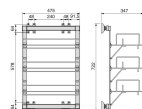

Keeper extractable lateral shoe rack, Silver painted, Steel and Plastic

7913725

Product features

- Made from steel and aluminium coloured plastic.
- Can be mounted on either right or left-hand side.
- Extractable: facilitates access to garments.
- Three shelves for organising footwear.

Product Information

SKU	7913725
Materials	Steel, Plastic
Finishings	Silver painted
Packaging	1 Ut

The **Keeper extractable lateral shoe rack** makes it possible to efficiently organise space inside wardrobes and dressing rooms, thanks to its pull-out structure and the three shelves that it has. Possibility to **install on either the right or left-hand side of the furniture.**

Components

1 extractable lateral shoe rack, assembly instructions

Documentation

[Go to web product](#)

[Sketch \(PDF\)](#)

[Assembly instructions \(PDF\)](#)