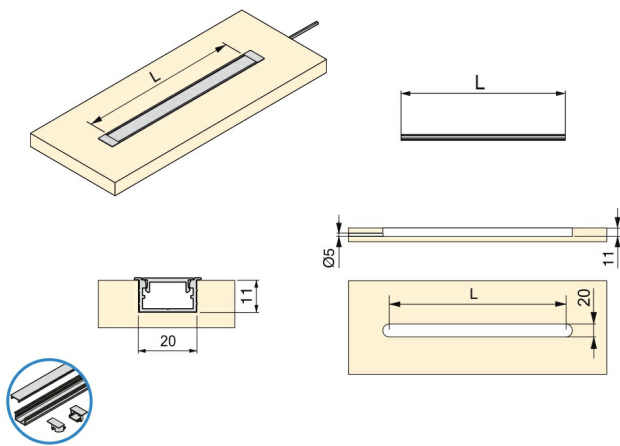

Assembly

Documents and tools available to download

[Assembly (PDF)](#)

Essential products

Flat diffuser profile

		Cod.	Finishing
2,7 m	12	5146515	White plastic
4 m	12	5146415	White plastic

Accessory for recessed installation in aluminum profile the flat diffuser profile

	Cod.	Finishing
100	5146921	Grey plastic