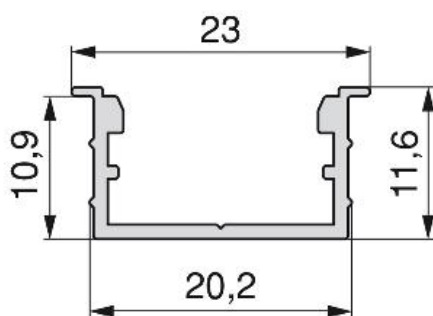

## Flat profile for recessed installation

Profiles Lynx

Specifications

		Cod.	Finishing
12	2,7 m	5146662	Matt anodized
12	4 m	5146762	Matt anodized

Diagram