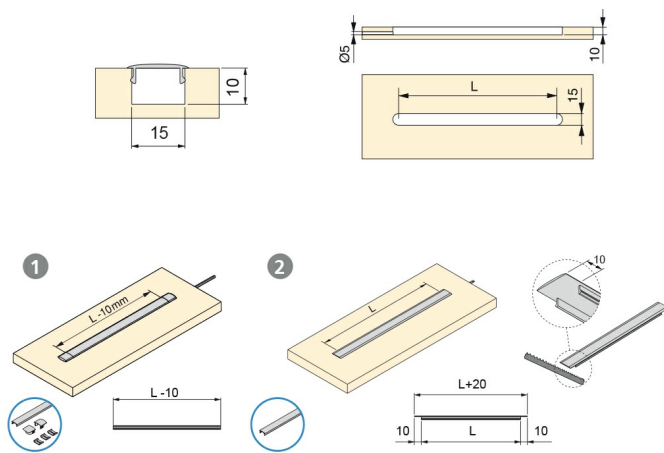

Assembly

Documents and tools available to download

[Assembly (PDF)](#)

Essential products

Accessories for diffuser profile recessed installation

	Cod.	Finishing
50	5143221	Grey plastic

Surfacemount profile

		Cod.	Finishing
2 m	12	5143062	Matt anodized
4 m	12	5143362	Matt anodized

Accessories for surfacemount profile

	Cod.	Finishing
50	5143421	Grey plastic