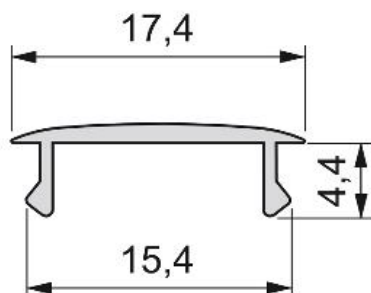

## Curved diffuser profile

Profiles Lynx

Specifications

		Cod.	Finishing
2 m	12	5142815	White plastic
4 m	12	5143115	White plastic

Diagram