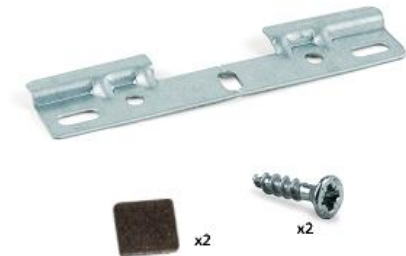

Product data sheet

Plate and accessories for hanging

Onda accessories for drawer

Specifications

	Cod.	Finishing
1	8500120	Transparent / not defined

Diagram

Essential products

Organizing base depth 400

Depth		Cod.	Finishing
400	1	8500823	Anthracite grey plastic
400	1	8500815	White plastic

5 litre container with lider with lid

	Cod.	Finishing
1	8500023	Anthracite grey plastic
1	8500015	White plastic

Organizing base depth 350

Depth		Cod.	Finishing
350	1	8500723	Anthracite grey plastic
350	1	8500715	White plastic