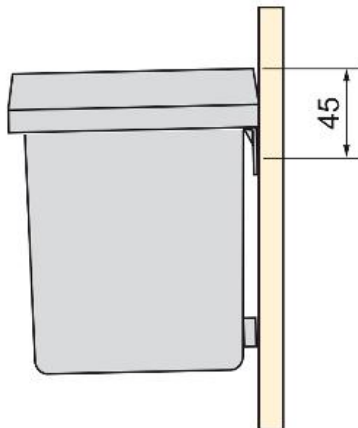

Product data sheet

Plate and accessories for hanging

Onda accessories for drawer

Specifications

	Cod.	Finishing
1	8500120	Transparent / not defined

Diagram

Essential products

Organizing base depth 400

Depth		Cod.	Finishing
400	1	8500823	Anthracite grey plastic
400	1	8500815	White plastic

5 litre container with lider with lid

	Cod.	Finishing
1	8500023	Anthracite grey plastic
1	8500015	White plastic

Organizing base depth 350