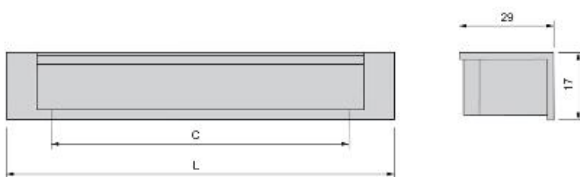

# Modena

Zamak (2)

**Specifications**

L	C		Cod.	Finishing
137	128	10	9291525	Silver painted

**Diagram**

Assembly