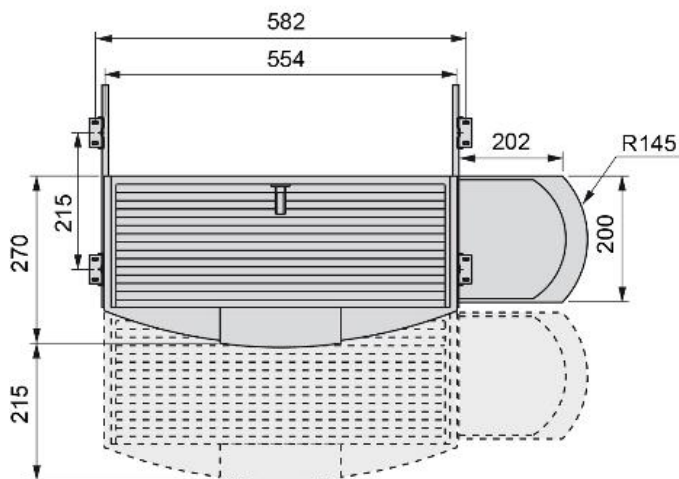

Product data sheet

Mickey 2

Keyboard platforms

 AIDIMA

Specifications

	Cod.	Finishing
5	4193121	Grey plastic

Diagram

Assembly