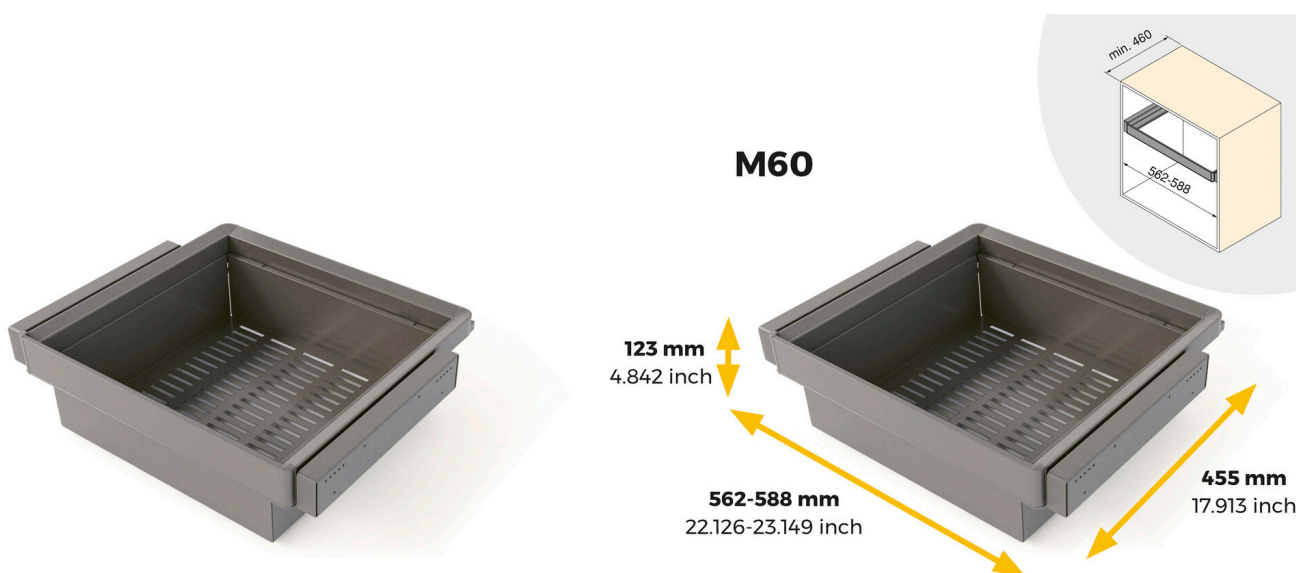

Kit of metallic drawer and adjustable frame Quartz for wardrobes, Soft Close and Full Extension slides, 60cm Module, Titanium Finish

SKU 7133352 / EAN 8432393347578

A	B	Packaging	Finishing	SKU
562 - 588	440 (M60)	1 KIT	Titanium	7133352
662 - 688	540 (M70)	1 KIT	Titanium	7133452
762 - 788	640 (M80)	1 KIT	Titanium	7133552
862 - 888	740 (M90)	1 KIT	Titanium	7133652

Product features

- Kit consisting of a metallic drawer and a frame with adjustable width guides for 60 cm modules.
- Suitable for a wardrobe interior gap of 562 - 588 mm with a minimum depth of 460 mm. Each of its guides features an adjustment of up to 13 mm, ensuring a perfect installation in any wardrobe space.
- Frame with soft-close guides and full extension that supports up to 30 kg of weight. Made from high-quality plastic and aluminum with an elegant titanium finish (RAL 7039). It is easy and efficient to assemble—just screw it into the side of the wardrobe. Designed to fit different wardrobe widths, thanks to an adjustable regulation of up to 13 mm in each of its guides and the included spacers.